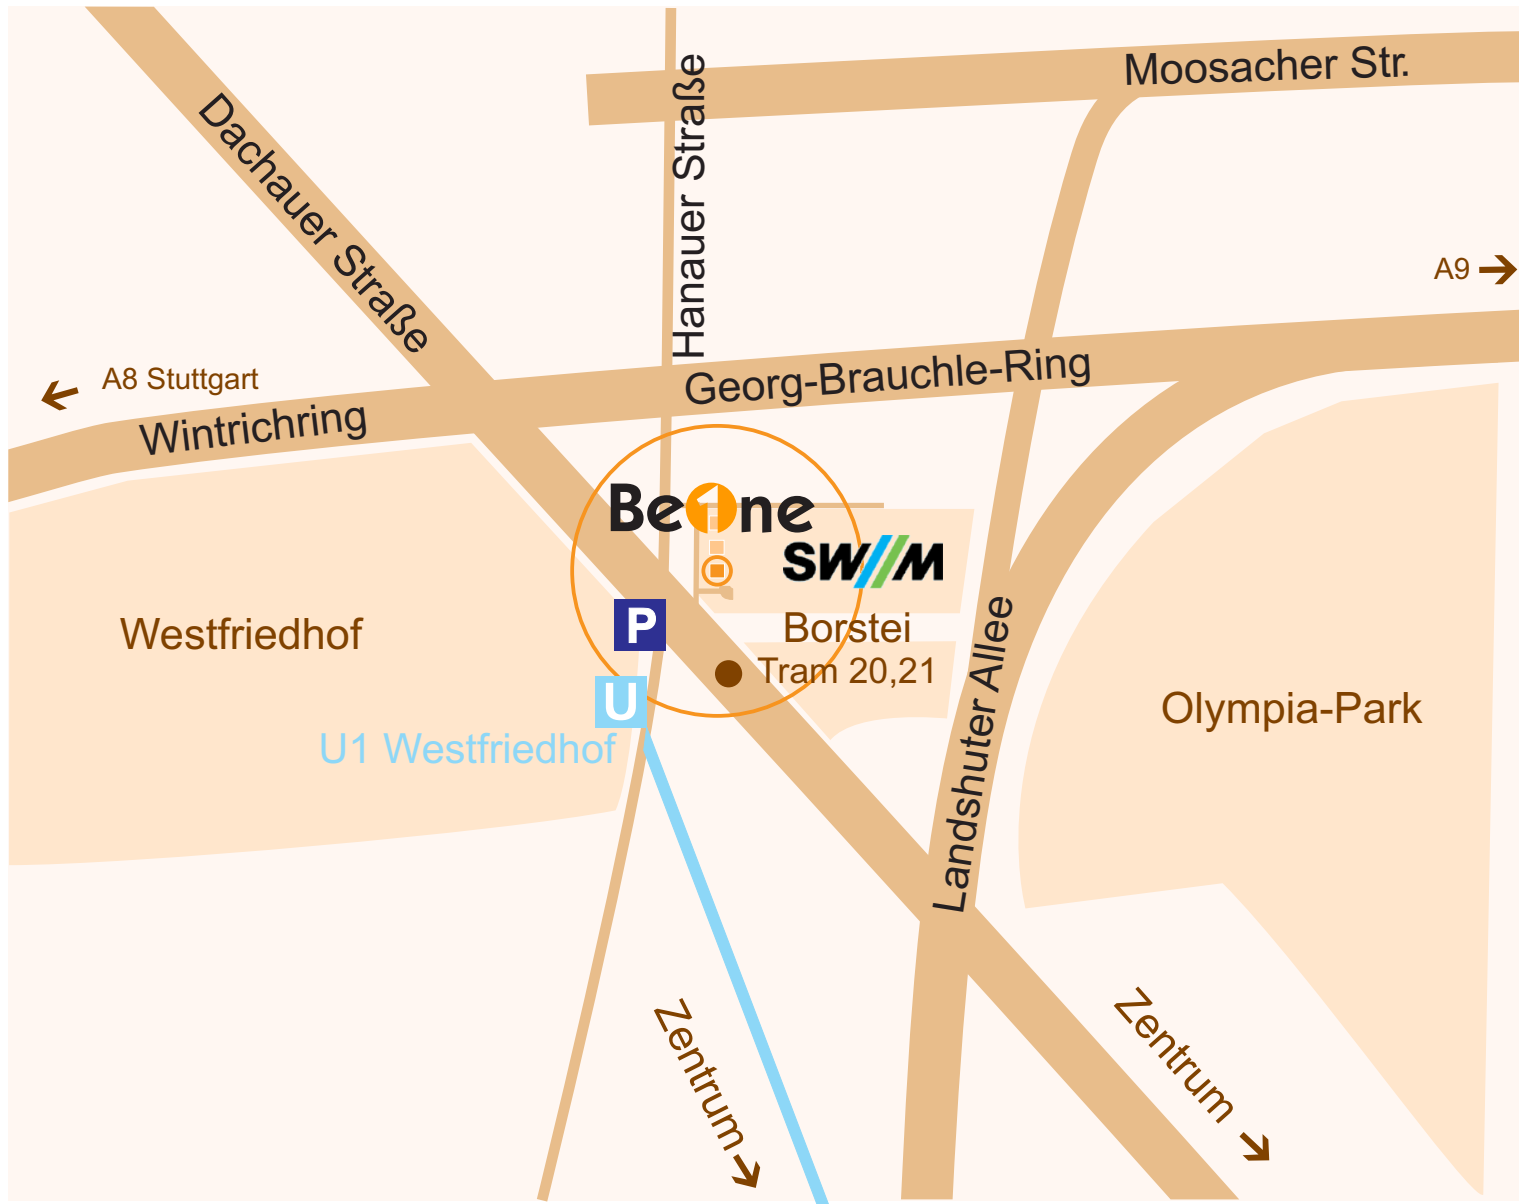

By car

via Dachauer Str.

By public transport

At the main trainstation take the underground U1 towards Olympia-Einkaufszentrum (OEZ) Exit at station „Westfriedhof“ or take the streetcar Tram 20 towards Moosach and exit at the „Borstei“ tram stop.

Parking

Please use the public „Park and Ride“ car park at the “Westfriedhof” station. Parking costs 1.50 EUR for the day. The car park is a 5 minute walk from BeOne.

Directions to BeOne in Munich

BeOne München GmbH
80992 München
Emmy-Noether-Straße 4