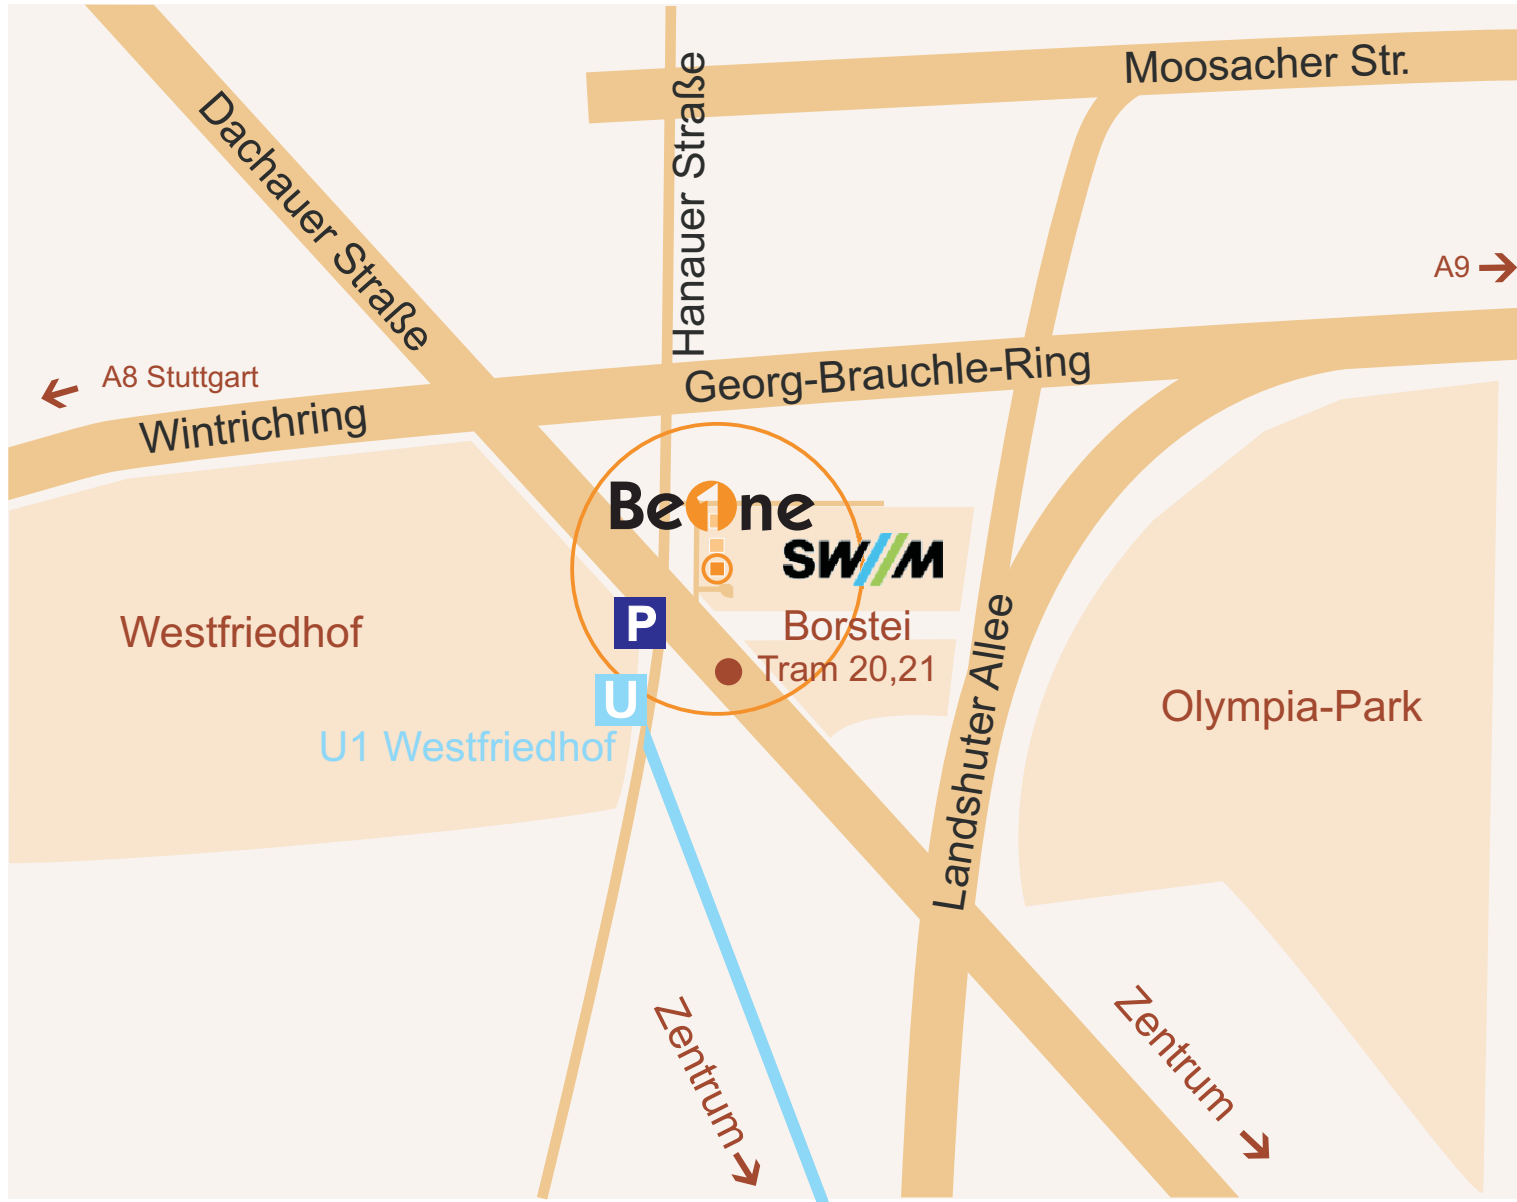

By car

via Dachauer Str.

By public transport

At the main trainstation take the underground U1 towards Olympia-Einkaufszentrum (OEZ) Exit at station „Westfriedhof“ or take the streetcar Tram 20 towards Moosach and exit at the „Borstei“ tram stop.

Parking

Please use the public „Park and Ride“ car park at the “Westfriedhof” station. Parking costs 1.50 EUR for the day. The car park is a 5 minute walk from BeOne.

Directions to BeOne in Munich

BeOne München GmbH
80992 München
Emmy-Noether-Straße 4